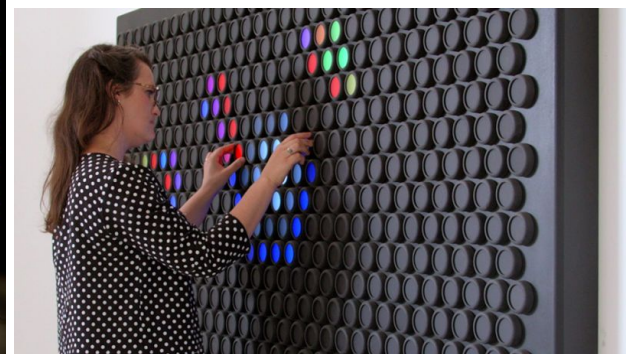

Nymphaea Lights

Artist Statement

Sara Wigglesworth

Project Description and Rationale

Nymphaea Lights is a temporary art installation that consists of an interactive LED light wall, made by a Neopixels, tissue paper flowers, and arduino UNO with a wifi shield and a shallow hollow wall made of foam core. The flowers rest over the hollow wall with holes cut out for the light to come through. The user is able to sign onto a webpage over the wifi and turn each individual light on behind each flower. The flower will slowly glow multi-coloured for a few seconds and remain on one colour after the cycle.

No two flowers are exactly the same but they all share similar characteristics. Nymphaea, which means water lilies, Lights is a series of paper flowers resembling water lilies, represents each individual as a unique and beautiful presence while expressing the similarities we have and share together. The installation visualizes a community that is created when individuals come together. This artwork can be interpreted as a way to connect and interact with those around them. Nymphaea Lights represents each individual user's data but also represents how each input together creates a community.

I was inspired by installations such as, *Everbright* an interactive light wall created by Hero Design, *Cloud* the interactive Light Art installation by Caitlind R.C. Brown and Wayne Garrett for the iLight Marina Bay Festival 2014, *Pulse Room* by Rafael Lozano-Hemmer and a giant Lite Brite designed by La Camaraderie. All these installations allowed users to create or choose the outcome of the piece and created a community of individuals all participating.

people in digital space as well. This would create an awareness of the space we physically share with the digital space simultaneously.

Cloud

Pulse Room

Lite Bright

LED Rose Garden

Listening Post

Everbright