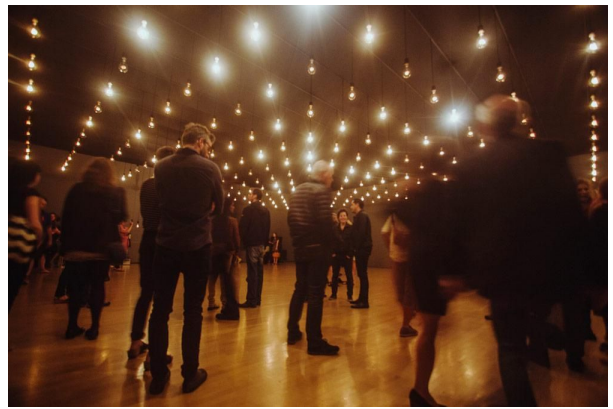

people in digital space as well. This would create an awareness of the space we physically share with the digital space simultaneously.

Pulse Room