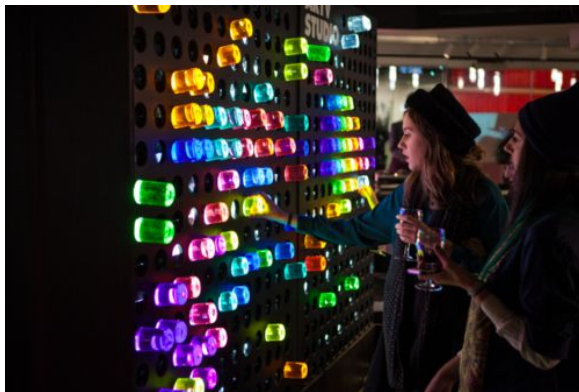

Lite Bright